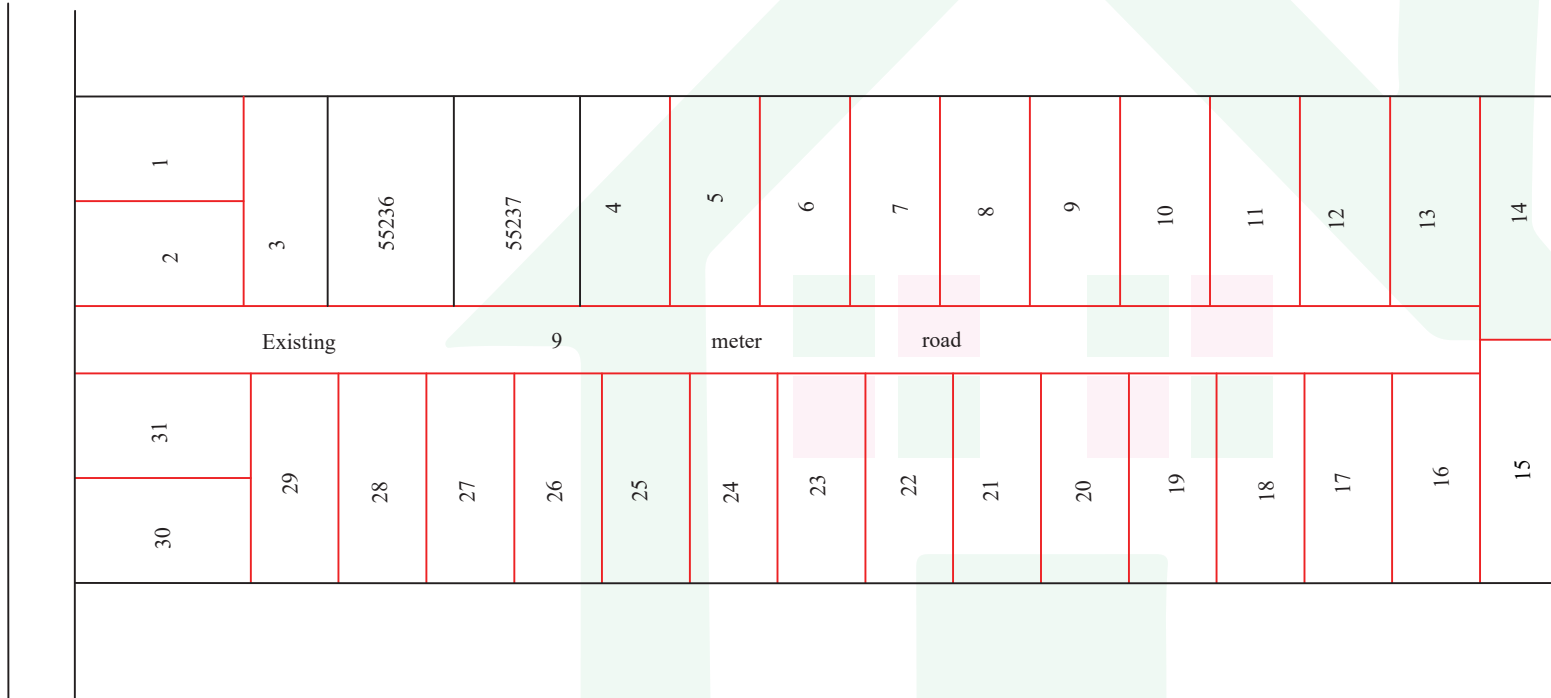

# TOPCARE LANDS PLOT SKETCH

Your Trusted Home For Investment

[www.topcarelands.co.ke](http://www.topcarelands.co.ke)

TOPCARE LANDS  
INVESTMENT LIMITED

*Your trusted home for investment*

**COMMERCIAL**

**PLOTS 1, 2, 30, 31**

# JUJA

PHASE 71 PLOTS

CASH PRICE:

**850K**

INSTALMENT

PRICE:

**895K**